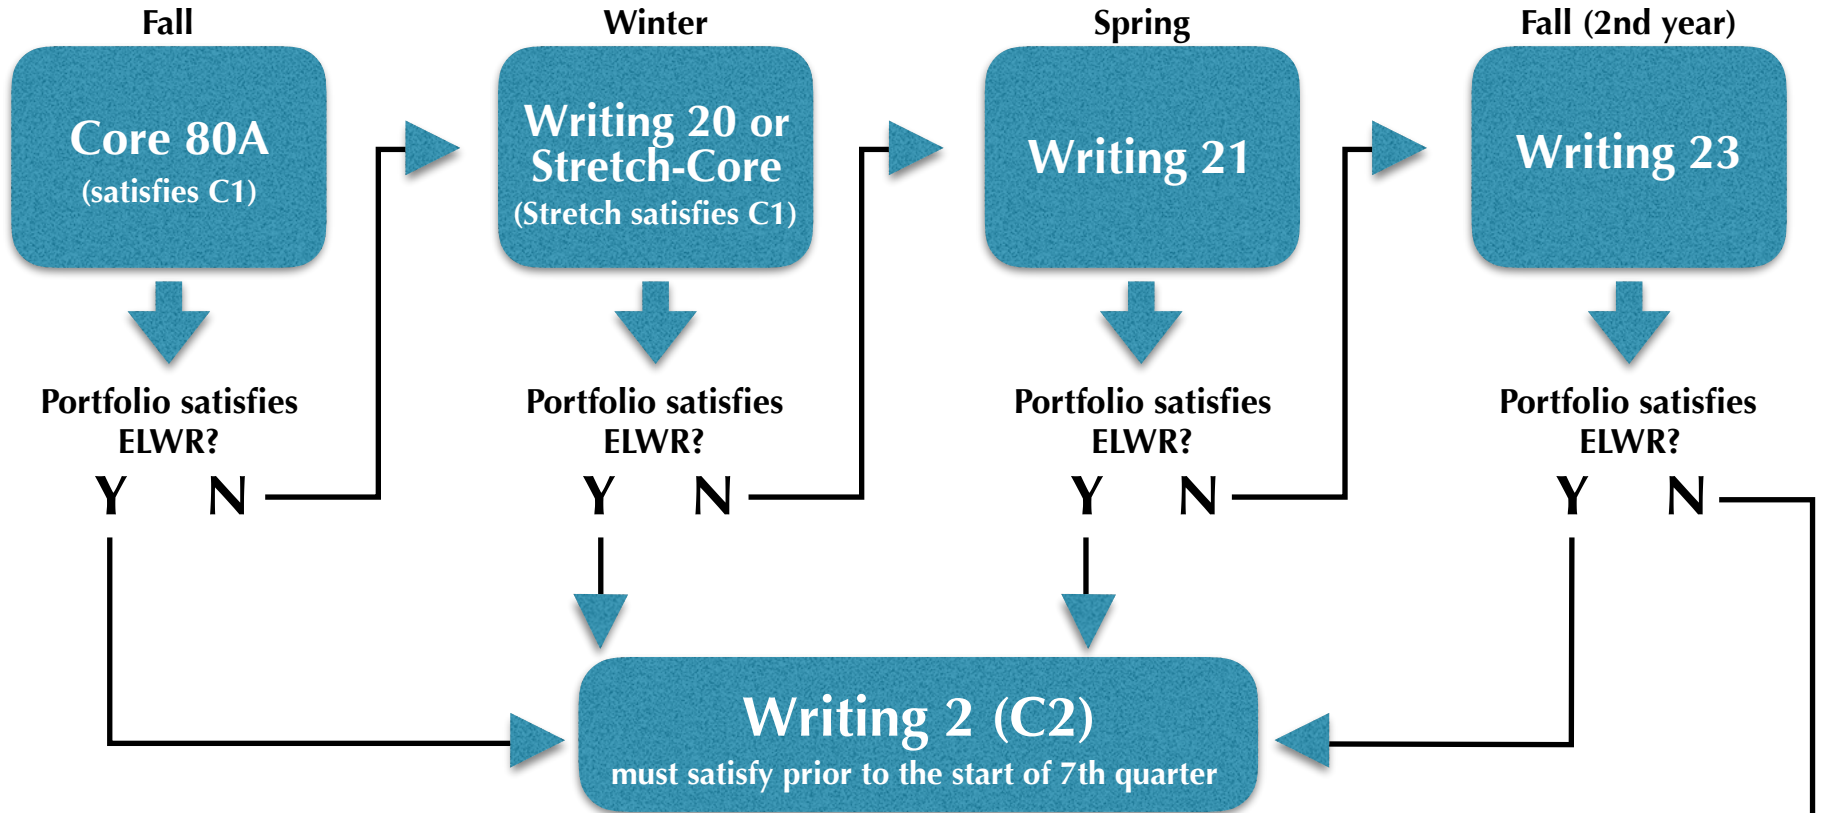

Entry Level Writing and Composition Requirements

ELWR Pathway at UCSC

Students who have not satisfied the Entry Level Writing Requirement (ELWR) [prior to starting at UCSC](#) must enroll in the appropriate ELWR writing course every quarter until they have met the requirement. In each ELWR course, students will assemble a [portfolio](#) to be evaluated for ELWR satisfaction. *Crown College offers a different sequence. Contact your college adviser for more information.*

ELWR Enrollment Hold

Students who do not satisfy the ELWR by the end of their fourth quarter, will have an [enrollment hold](#) placed on their account.

To satisfy ELWR after the fourth quarter, students will submit an appeal packet of work from an appropriate composition course (often from a Community College). If the appeal packet satisfies ELWR, the student's ELWR enrollment hold will be lifted and they will be eligible to enroll in UCSC courses. Students need to contact their college adviser for more information on re-enrolling at UCSC.