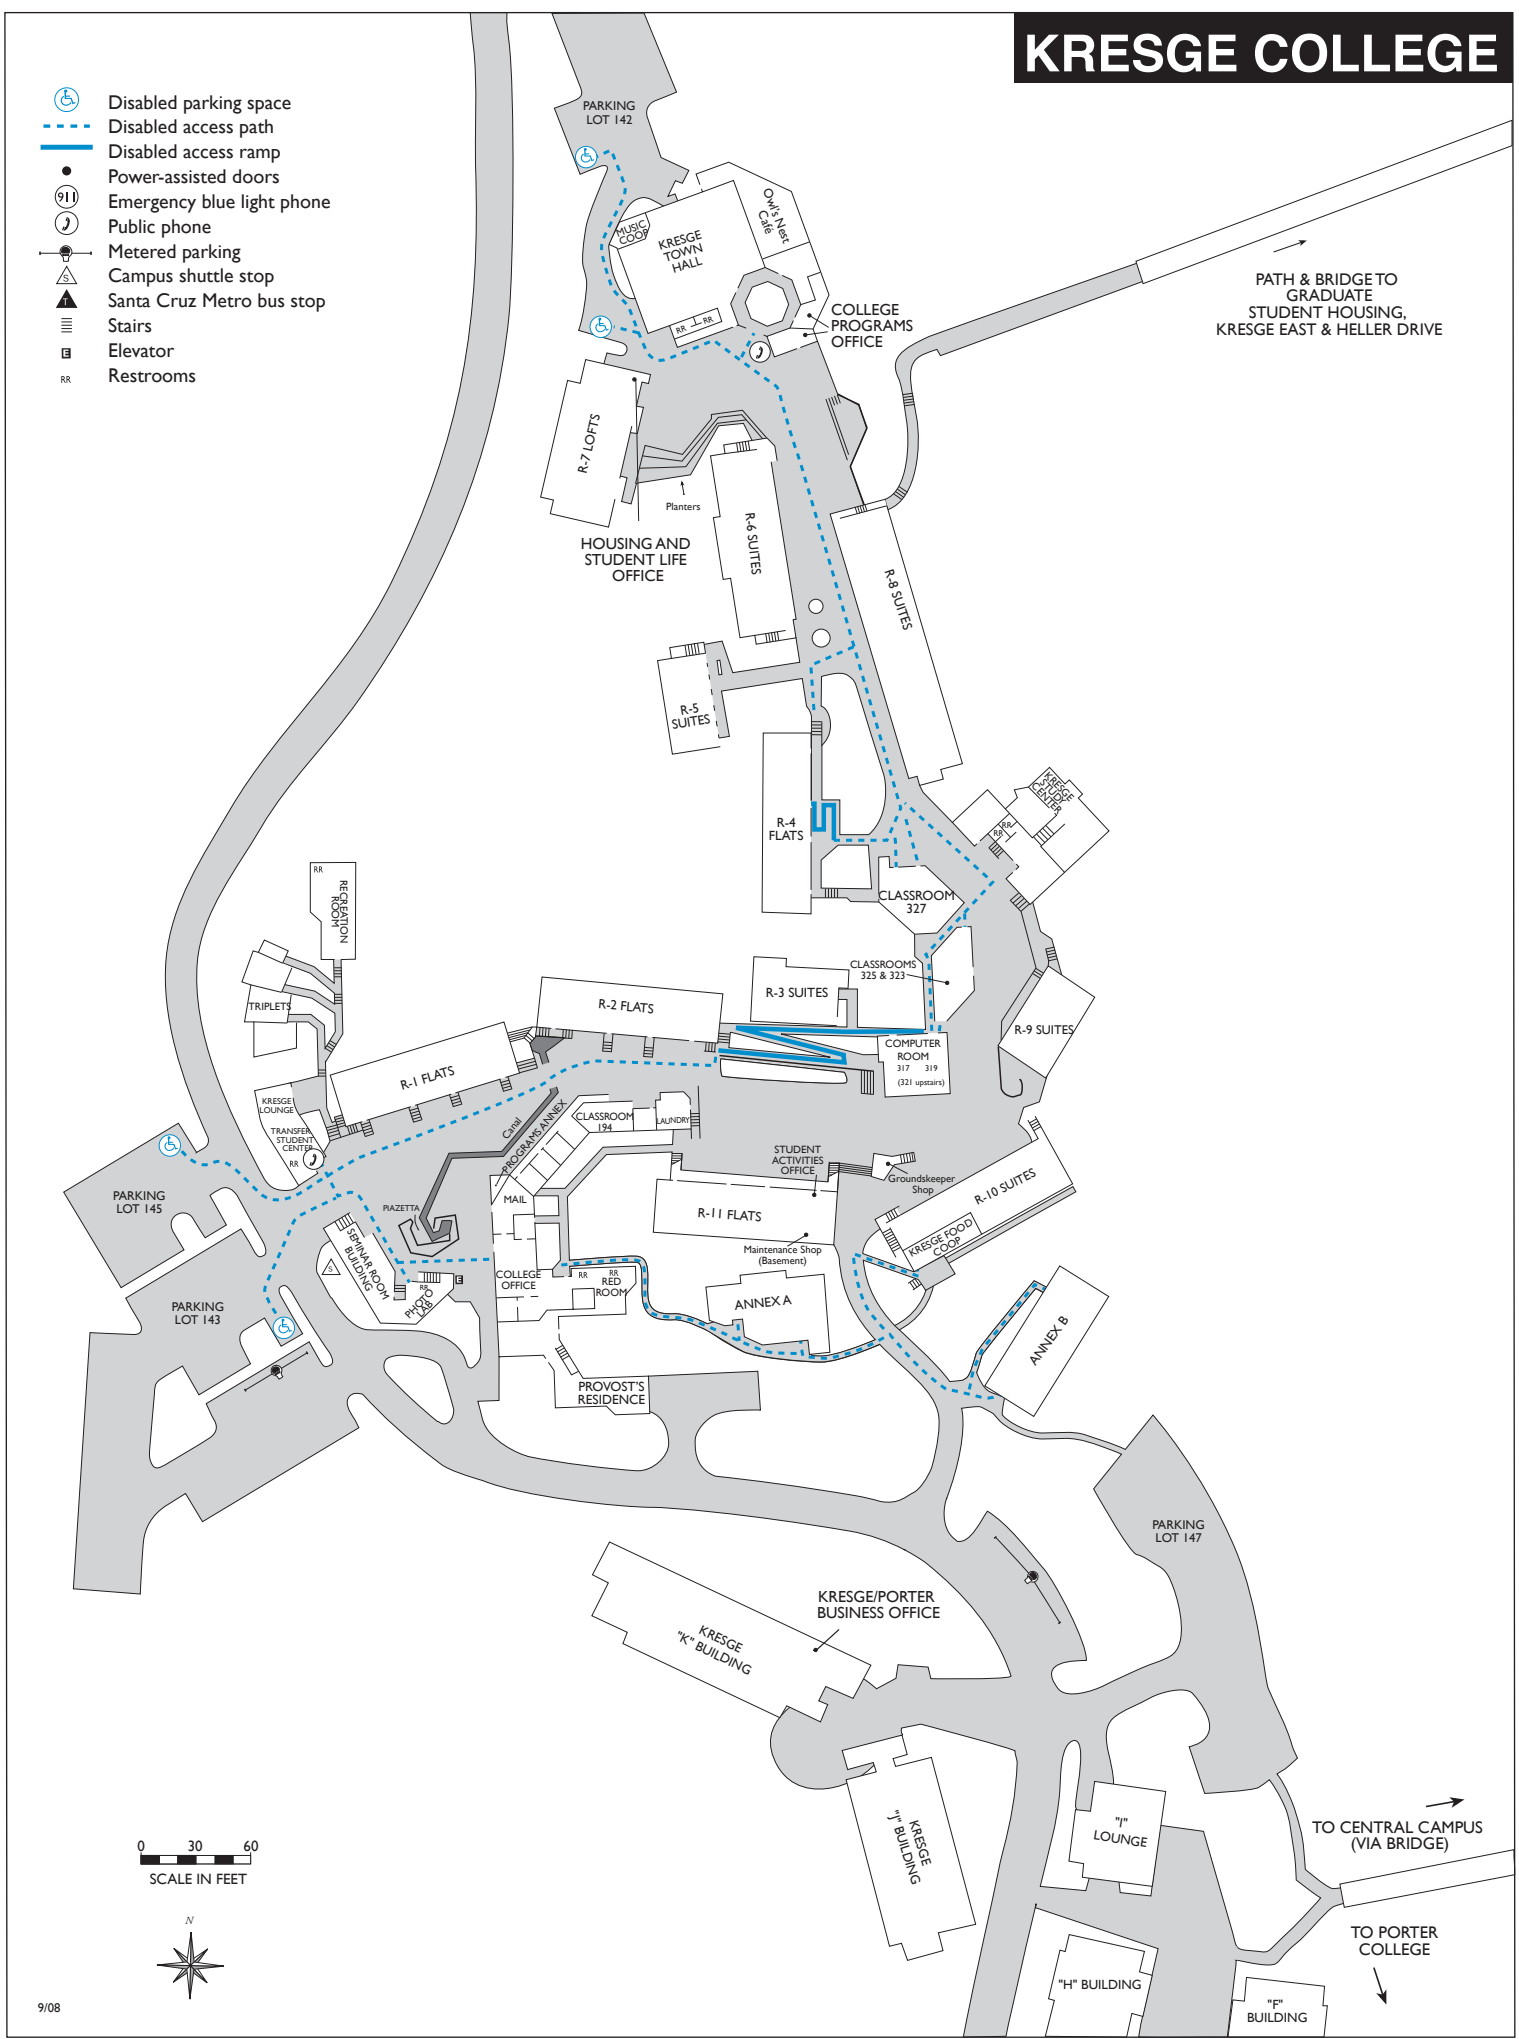

KRESGE COLLEGE

-  Disabled parking space
-  Disabled access path
-  Disabled access ramp
-  Power-assisted doors
-  Emergency blue light phone
-  Public phone
-  Metered parking
-  Campus shuttle stop
-  Santa Cruz Metro bus stop
-  Stairs
-  Elevator
-  Restrooms

0 30 60
SCALE IN FEET